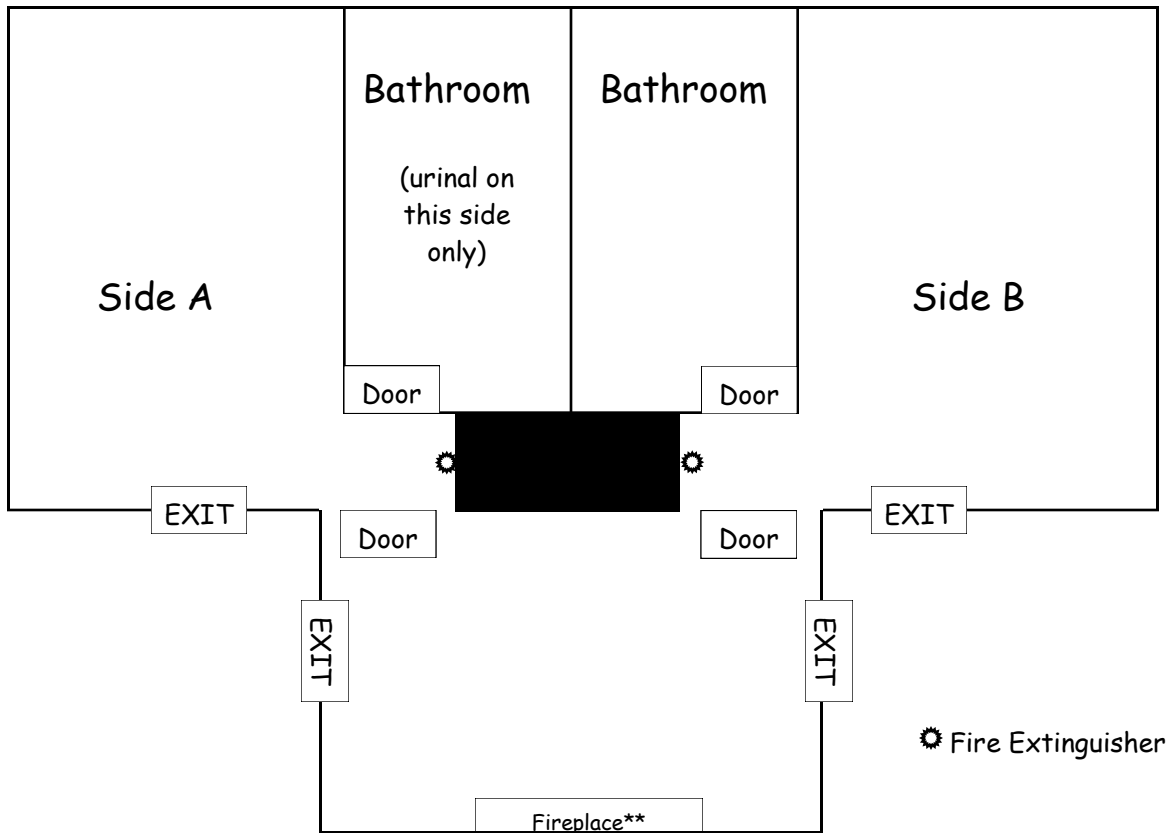

# CABIN LAYOUT

**Please note:**

All cabins are heated and air conditioned with indoor plumbing.

Front Rooms can house 2-4 people.

Cabins 1-6 are Field Cabins, they hold 14 per side

Cabins 7-10 are in Summer Village and hold 12 per side

**\*\*Cabins 7-10 do not have fireplaces**